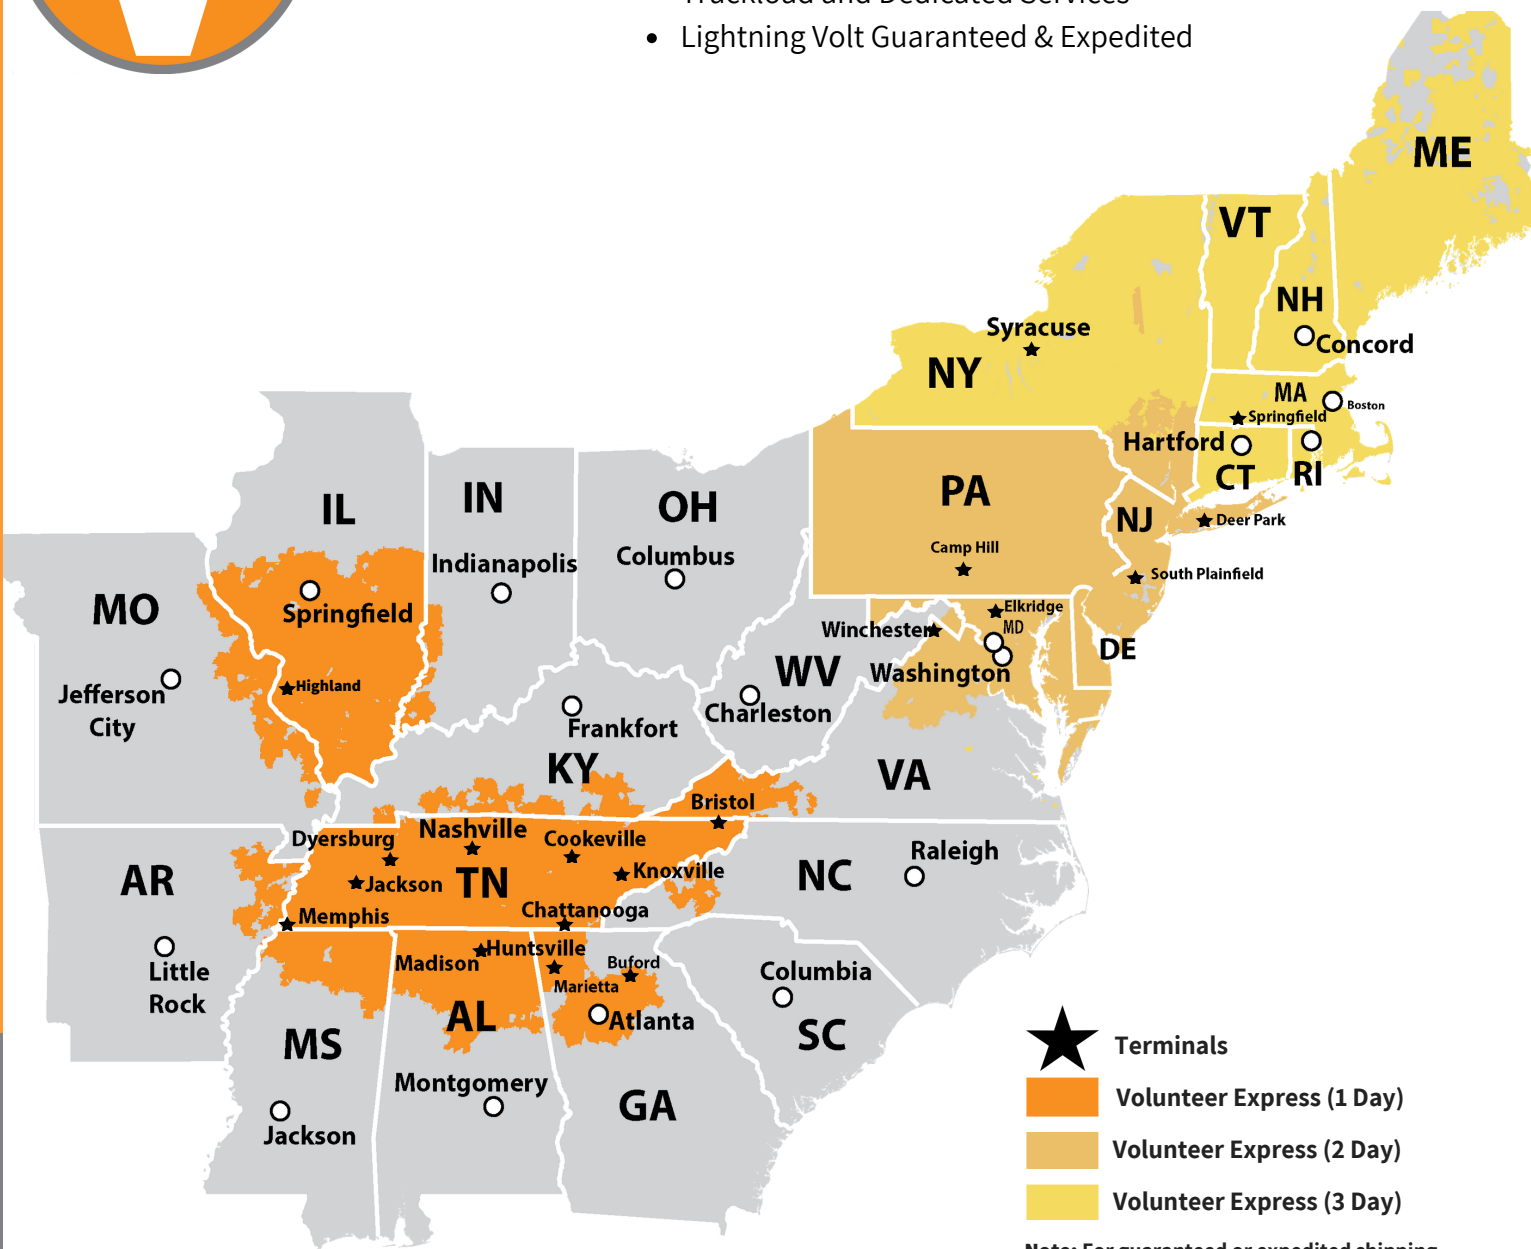

VOLUNTEER EXPRESS, INC.

LARGE ENOUGH TO PERFORM, **SMALL ENOUGH TO CARE**

- Services We Provide:**
- Less-Than-Truckload
 - Truckload and Dedicated Services
 - Lightning Volt Guaranteed & Expedited

WE ARE RELIABLE

Delivering 99.7% of our shipments claim free and on time...

WE ARE FLEXIBLE

Offering a full scope of services, LTL, Truckload, Volume, Expedited, Intermodal and local cartage to service all your transportation needs...

WE ARE PROVEN

100% Employee owned and proudly celebrating over 46 years of excellence...

WE ARE FAST

Offering 2nd and 3rd day service to and from the southeast and all points in the northeast...

Volunteer Express employs a unique operating system providing faster service than traditional LTL networks.

CHECK US OUT ON THE WEB TODAY:
VOLUNTEEREXPRESS.COM

NASHVILLE TERMINAL

1116 Polk Ave.
Nashville, TN 37210
P: 615-780-2171
F: 615-256-1039

E: nshops@volunteexpress.com

- ★ Terminals
- Orange square: Volunteer Express (1 Day)
- Tan square: Volunteer Express (2 Day)
- Yellow square: Volunteer Express (3 Day)